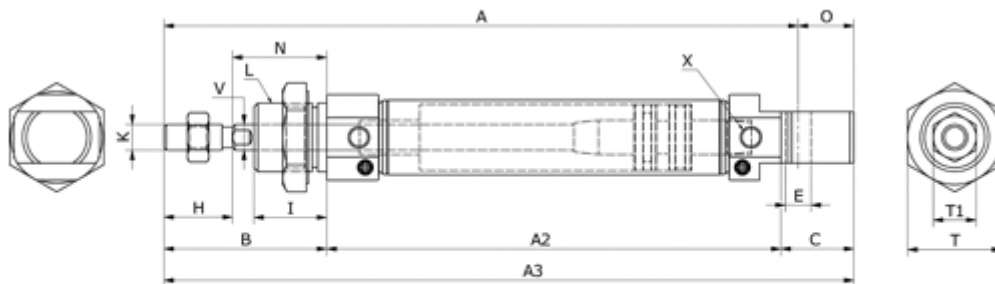

Data Sheet

Article number: 58MIC25S0250CAG

Description: Cylinder MIC-25x250-S-CA-G, Ø25x250
Double acting with cushin type - port 1/8"

Measures

A	= 126	I	= 22	V = 10
A2	= 65	K	= M10x1,25	X = 1/8"
A3	= 137	L	= M22x1,5	
B	= 50	N	= 28	
Bore diameter	= 25	O	= 11	
C	= 22	Stroke	= 250	
E	= 8	T	= 17	
HS	= 22	T1	= 29	